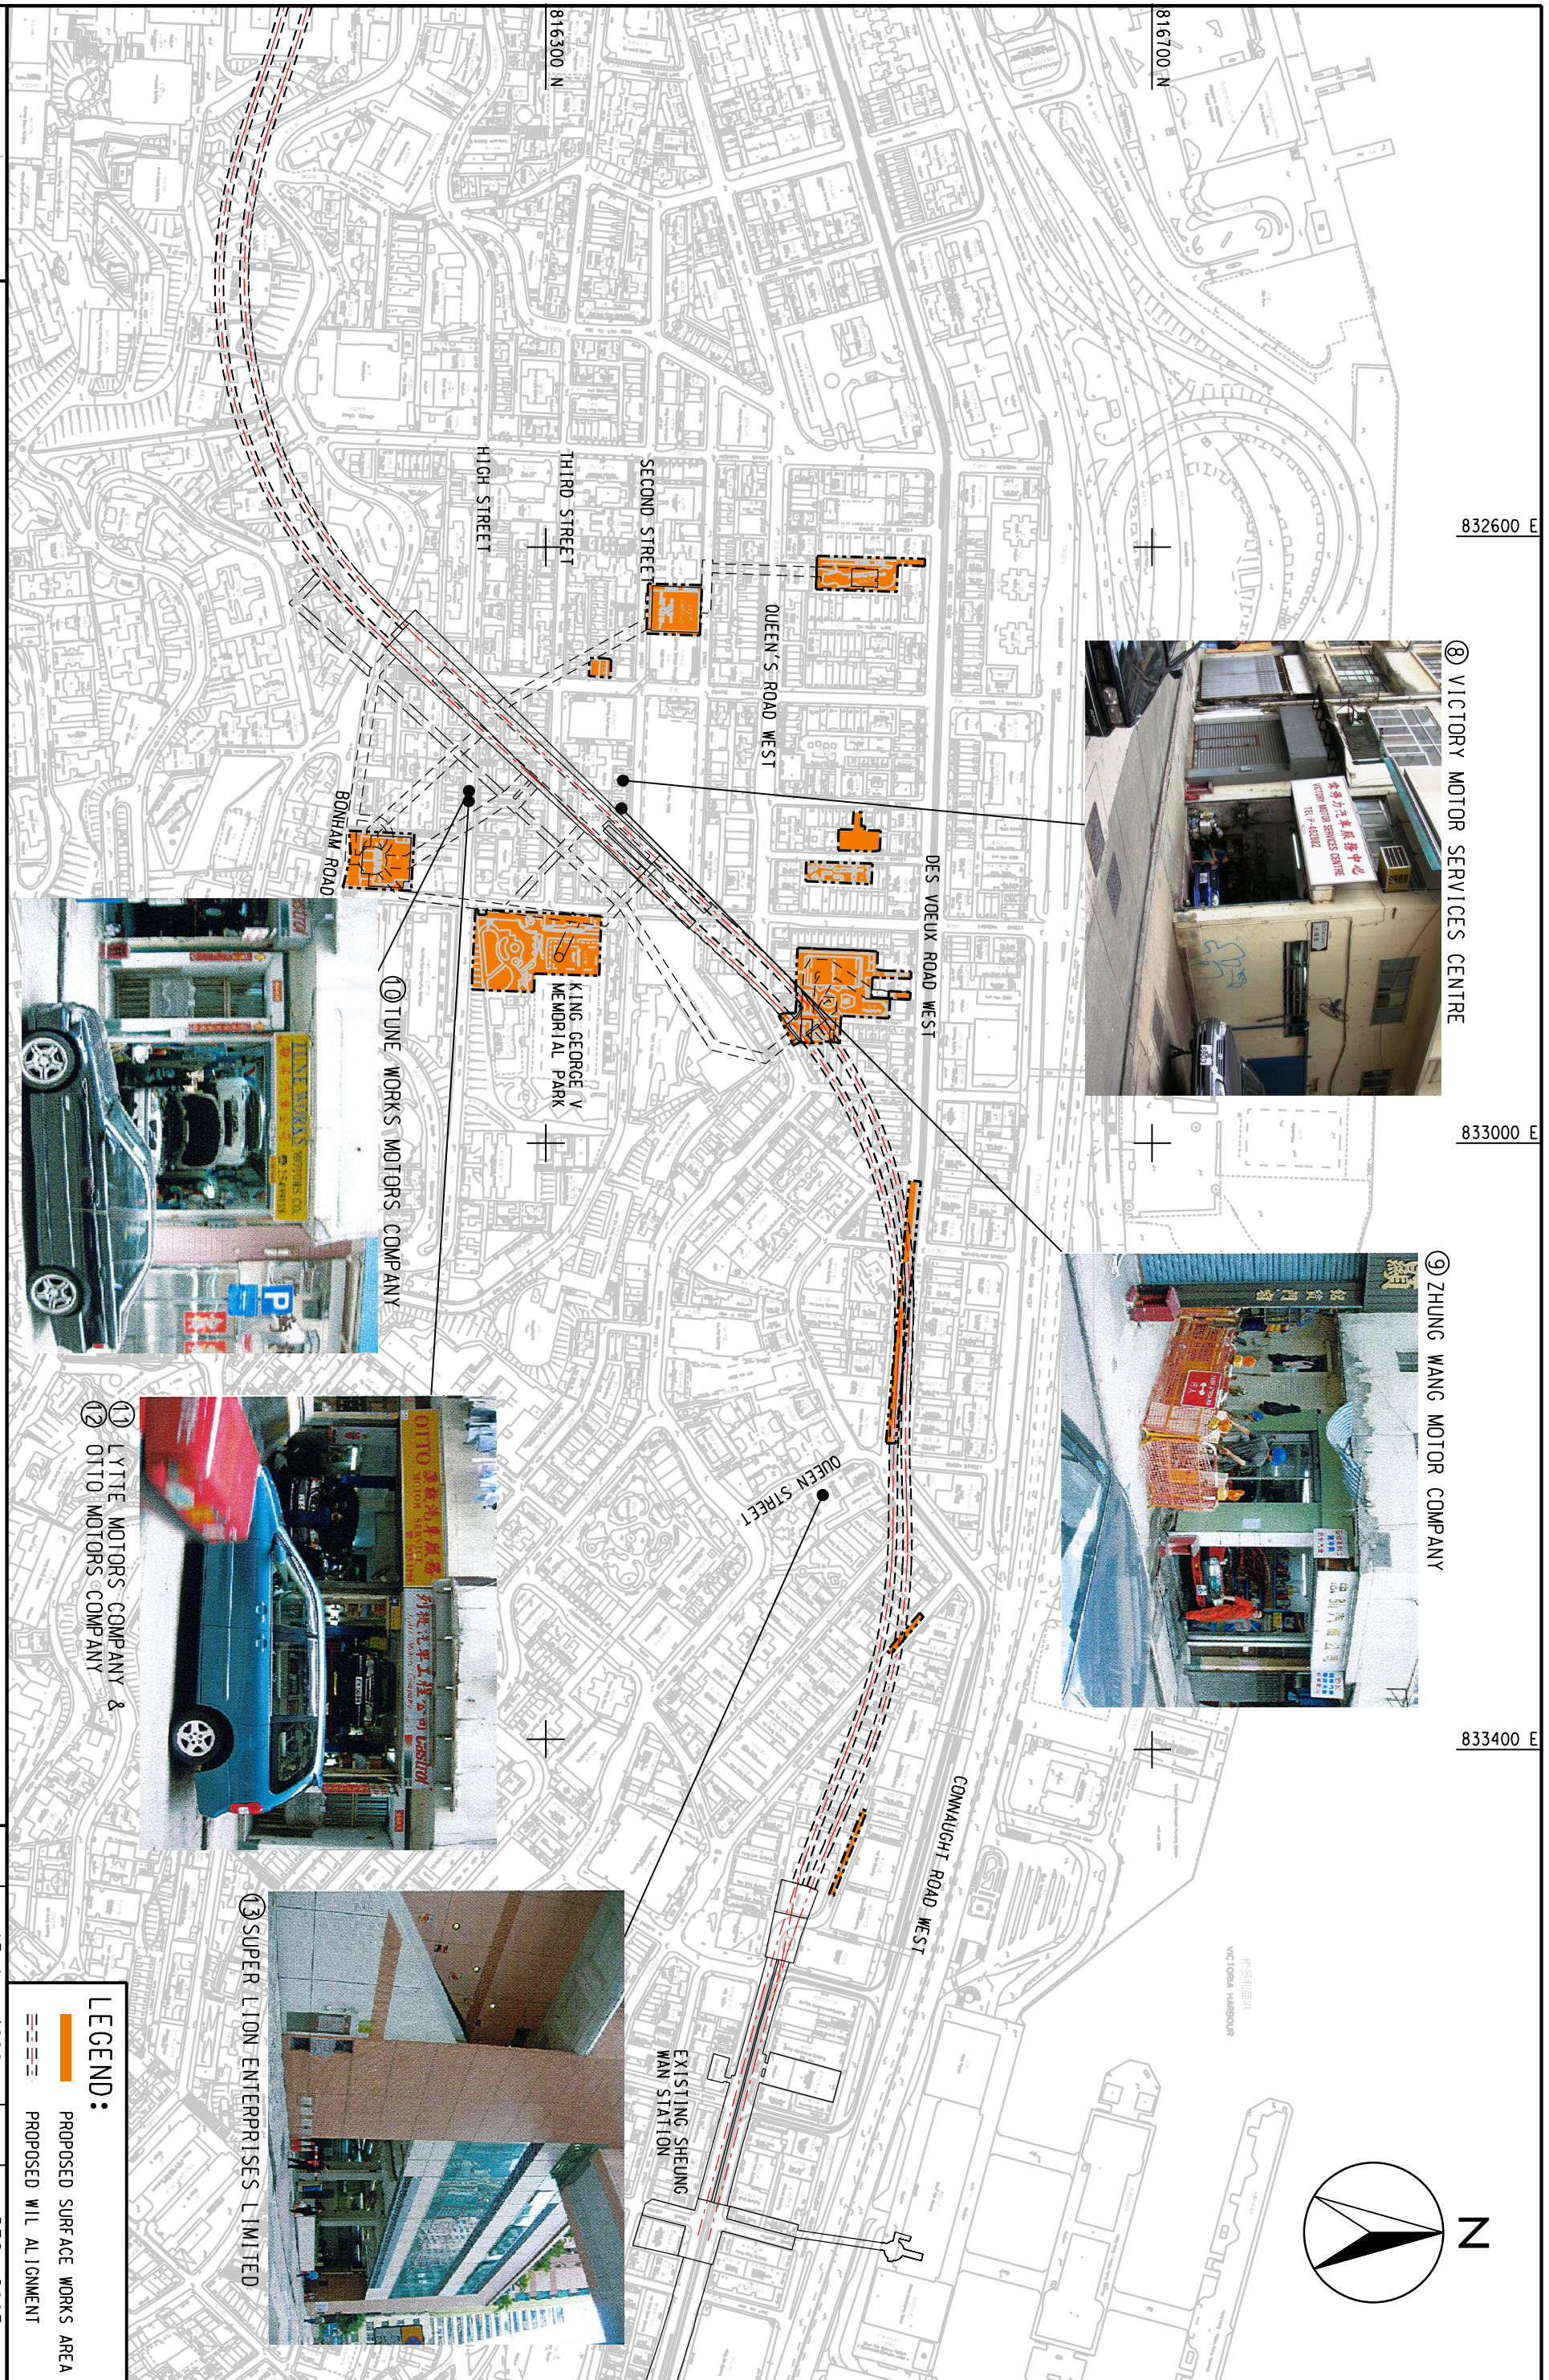

ENSR  
**MAUNSELL**  
 ENSR Asia (HK) Ltd.

AECOM

WEST ISLAND LINE ENVIRONMENTAL IMPACT ASSESSMENT

LOCATIONS OF POTENTIAL CONTAMINATIVE LAND (SYP SECTION)

832600 E

⑧ VICTORY MOTOR SERVICES CENTRE

833000 E

⑨ ZHUNG WANG MOTOR COMPANY

833400 E

⑩ TUNE WORKS MOTORS COMPANY

⑪ LYTTE MOTORS COMPANY &  
 ⑫ OTTO MOTORS COMPANY

⑬ SUPER LION ENTERPRISES LIMITED

LEGEND:

- PROPOSED SURFACE WORKS AREA
- PROPOSED W/L ALIGNMENT

SCALE	A3 1 : 4000	DATE	DEC. 2007
CHECK	-	DRAWN	LC
JOB NO.	60017115	DRAWING NO.	FIG 8.4
		REV	-